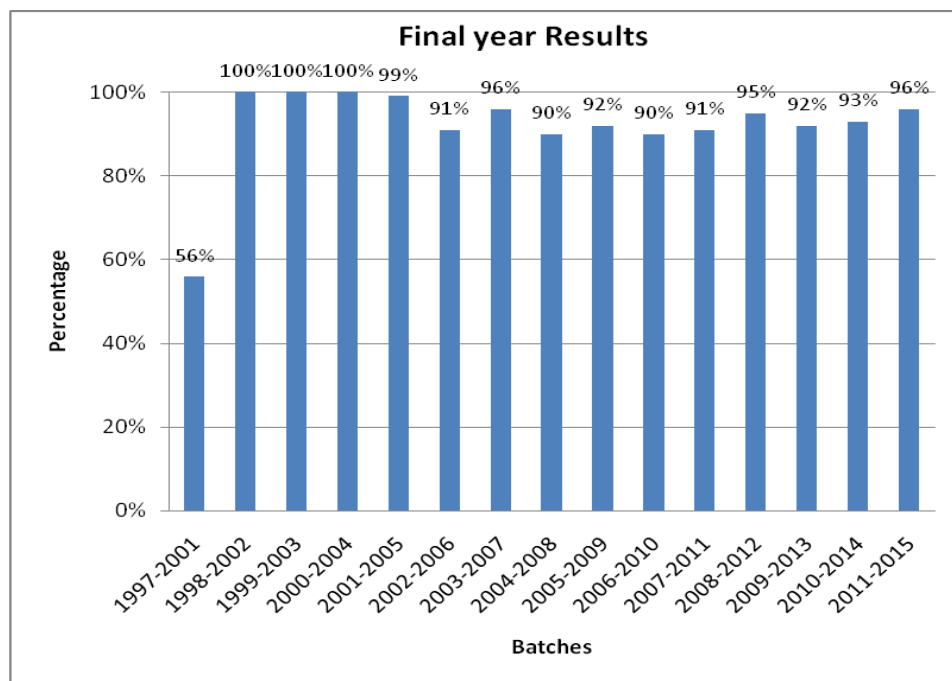

FUTURE PLANS

- Construction work of first and second floors of third academic block with auditorium is in progress
- To start more PG courses and research centre.
- A Multipurpose Indoor Stadium with Gym Centre.

ACADEMIC EXCELLENCE

Batches	Percentage of Results
1997-2001	56%
1998-2002	100%
1999-2003	100%
2000-2004	100%
2001-2005	99%
2002-2006	91%
2003-2007	96%
2004-2008	90%
2005-2009	92%
2006-2010	90%
2007-2011	91%
2008-2012	95%
2009-2013	92%
2010-2014	93%
2011-2015	96%

TRAINING & PLACEMENT

BCE students have been placed in almost all reputed MNCs & IT Industries. like TCS, ACCENTURE, CARITOR INDIA, INFOSYS, WIPRO, IBM, SEIMENS, ORACLE, MINDTREE, ROBOSOFT, SUBEX, SPAN INFOTECH, SUN MICROSYSTEMS, MOTOROLA, UTL, UGS, BOSCH, HSBC, ICICI, CTL, TECH MAHINDRA, ETC. BCE has a very active and interactive network among the Alumni (sixteen batches).