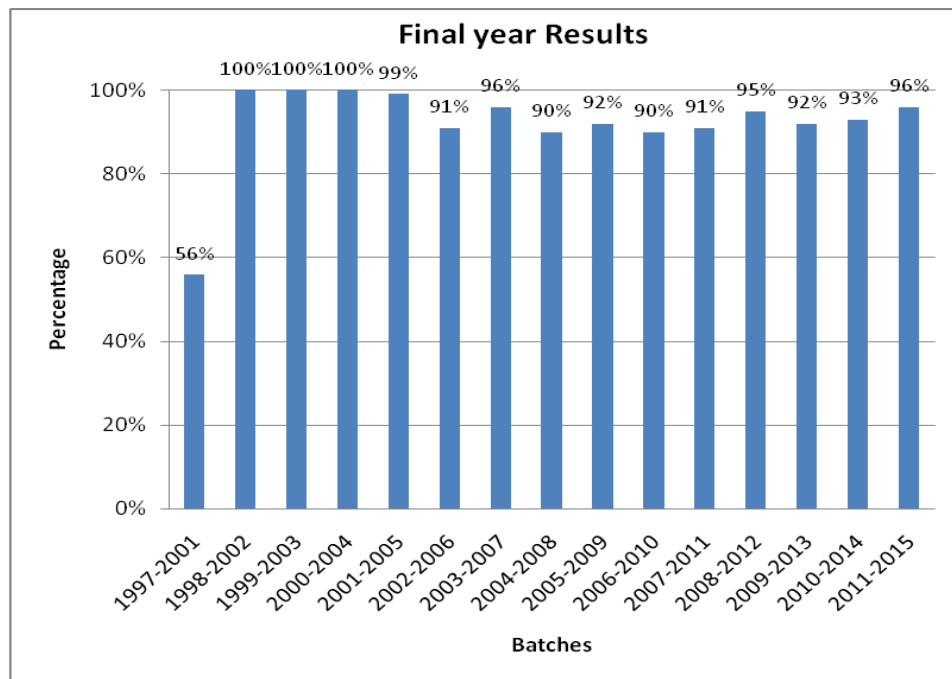

FUTURE PLANS

- Construction work of first and second floors of third academic block with auditorium is in progress
- To start more PG courses and research centre.
- A Multipurpose Indoor Stadium with Gym Centre.

ACADEMIC EXCELLENCE

Batches	Percentage of Results
1997-2001	56%
1998-2002	100%
1999-2003	100%
2000-2004	100%
2001-2005	99%
2002-2006	91%
2003-2007	96%
2004-2008	90%
2005-2009	92%
2006-2010	90%
2007-2011	91%
2008-2012	95%
2009-2013	92%
2010-2014	93%
2011-2015	96%

TRAINING & PLACEMENT

BCE students have been placed in almost all reputed MNCs & IT Industries. like TCS, ACCENTURE, CARITOR INDIA, INFOSYS, WIPRO, IBM, SEIMENS, ORACLE, MINDTREE, ROBOSOFT, SUBEX, SPAN INFOTECH, SUN MICROSYSTEMS, MOTOROLA, UTL, UGS, BOSCH, HSBC, ICICI, CTL, TECH MAHINDRA, ETC. BCE has a very active and interactive network among the Alumni (sixteen batches).